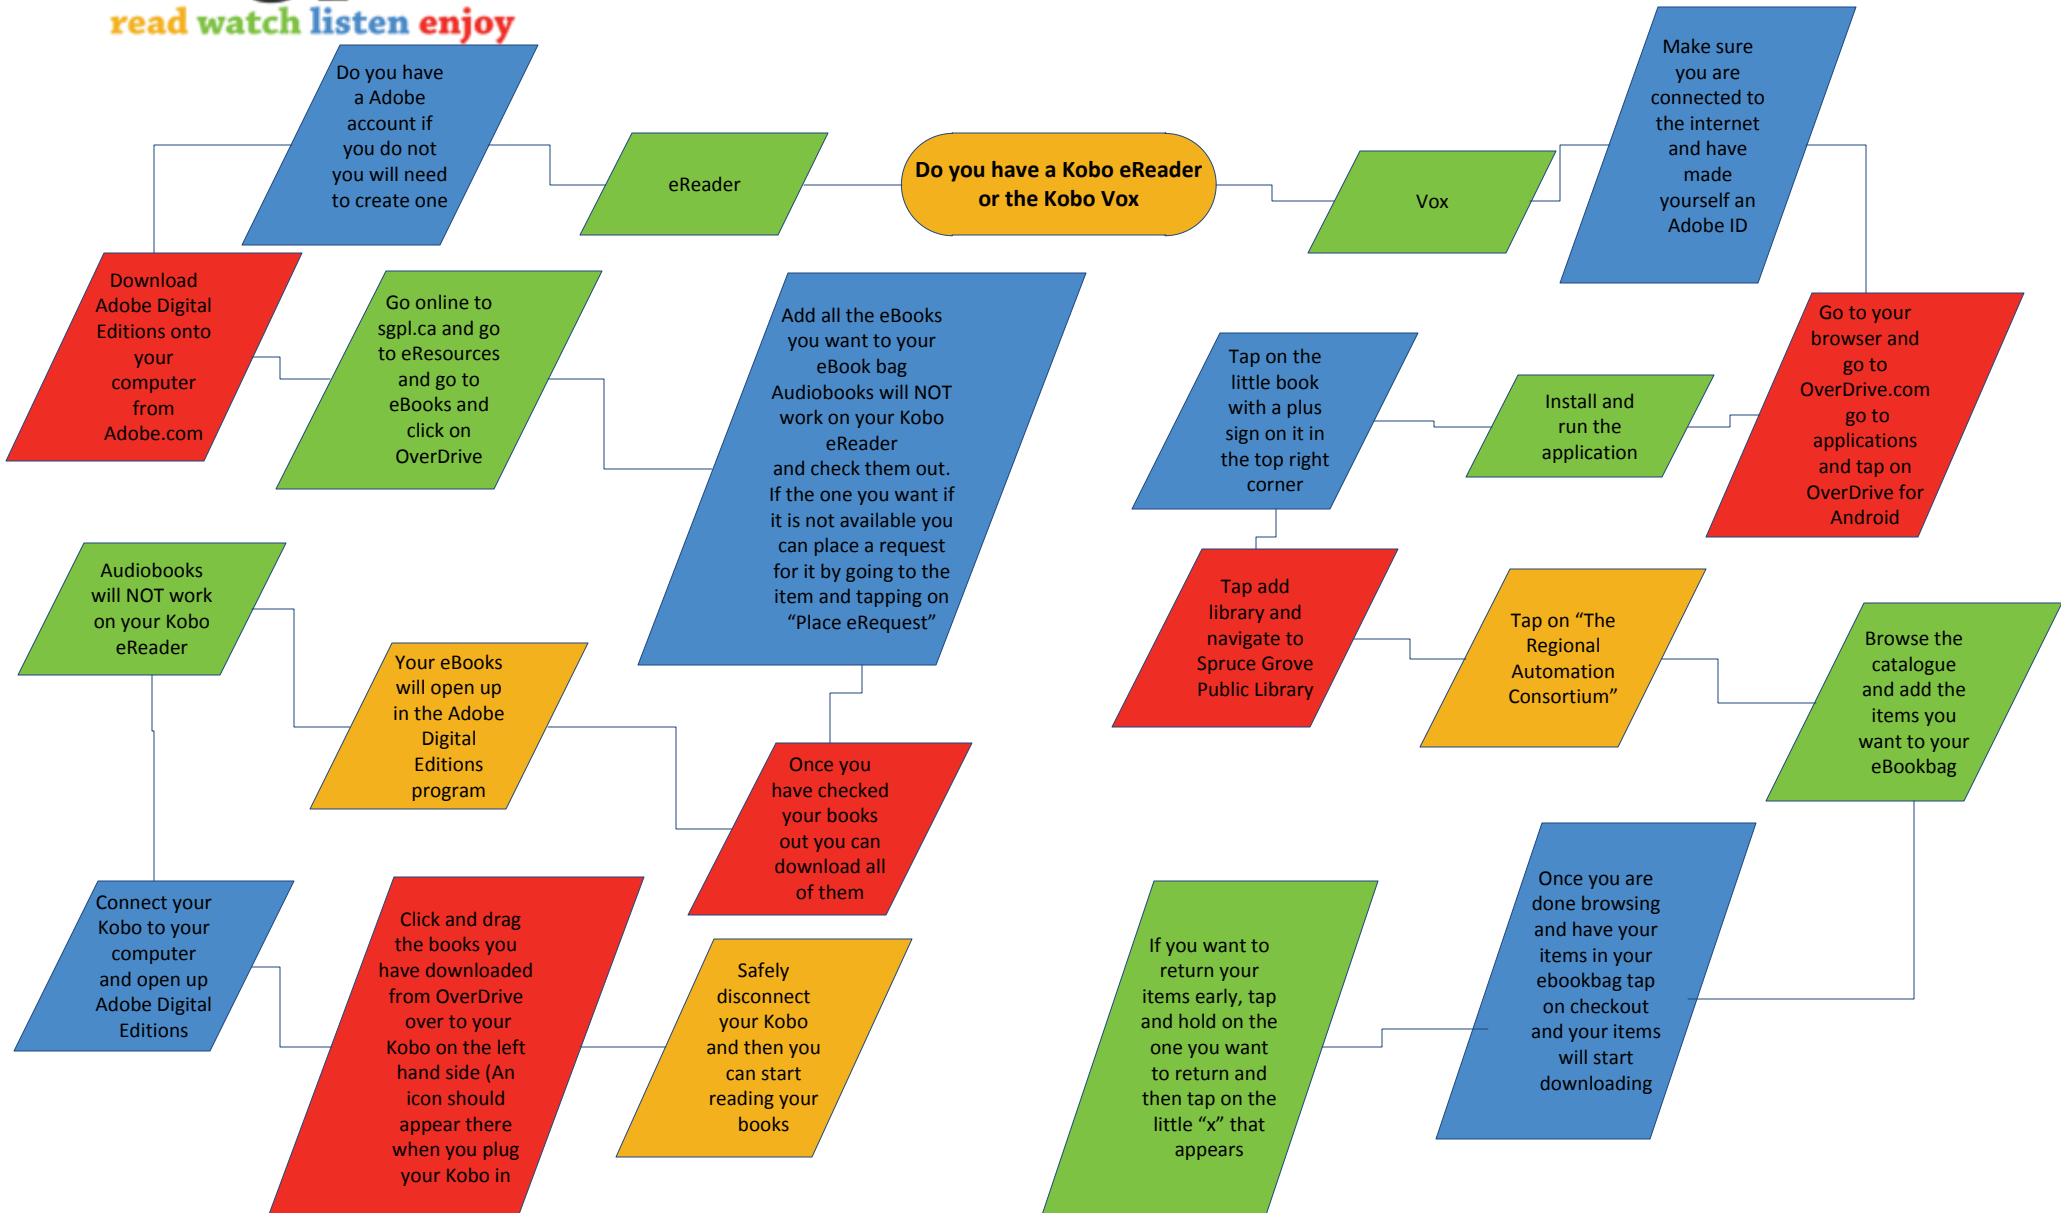

Get OverDrive on Your Kobo

Library Barcode Number:

Library Pin:

Adobe ID:

Adobe Password:

*The Kobo Arc uses the Android way of getting OverDrive ask for the Android Sheet